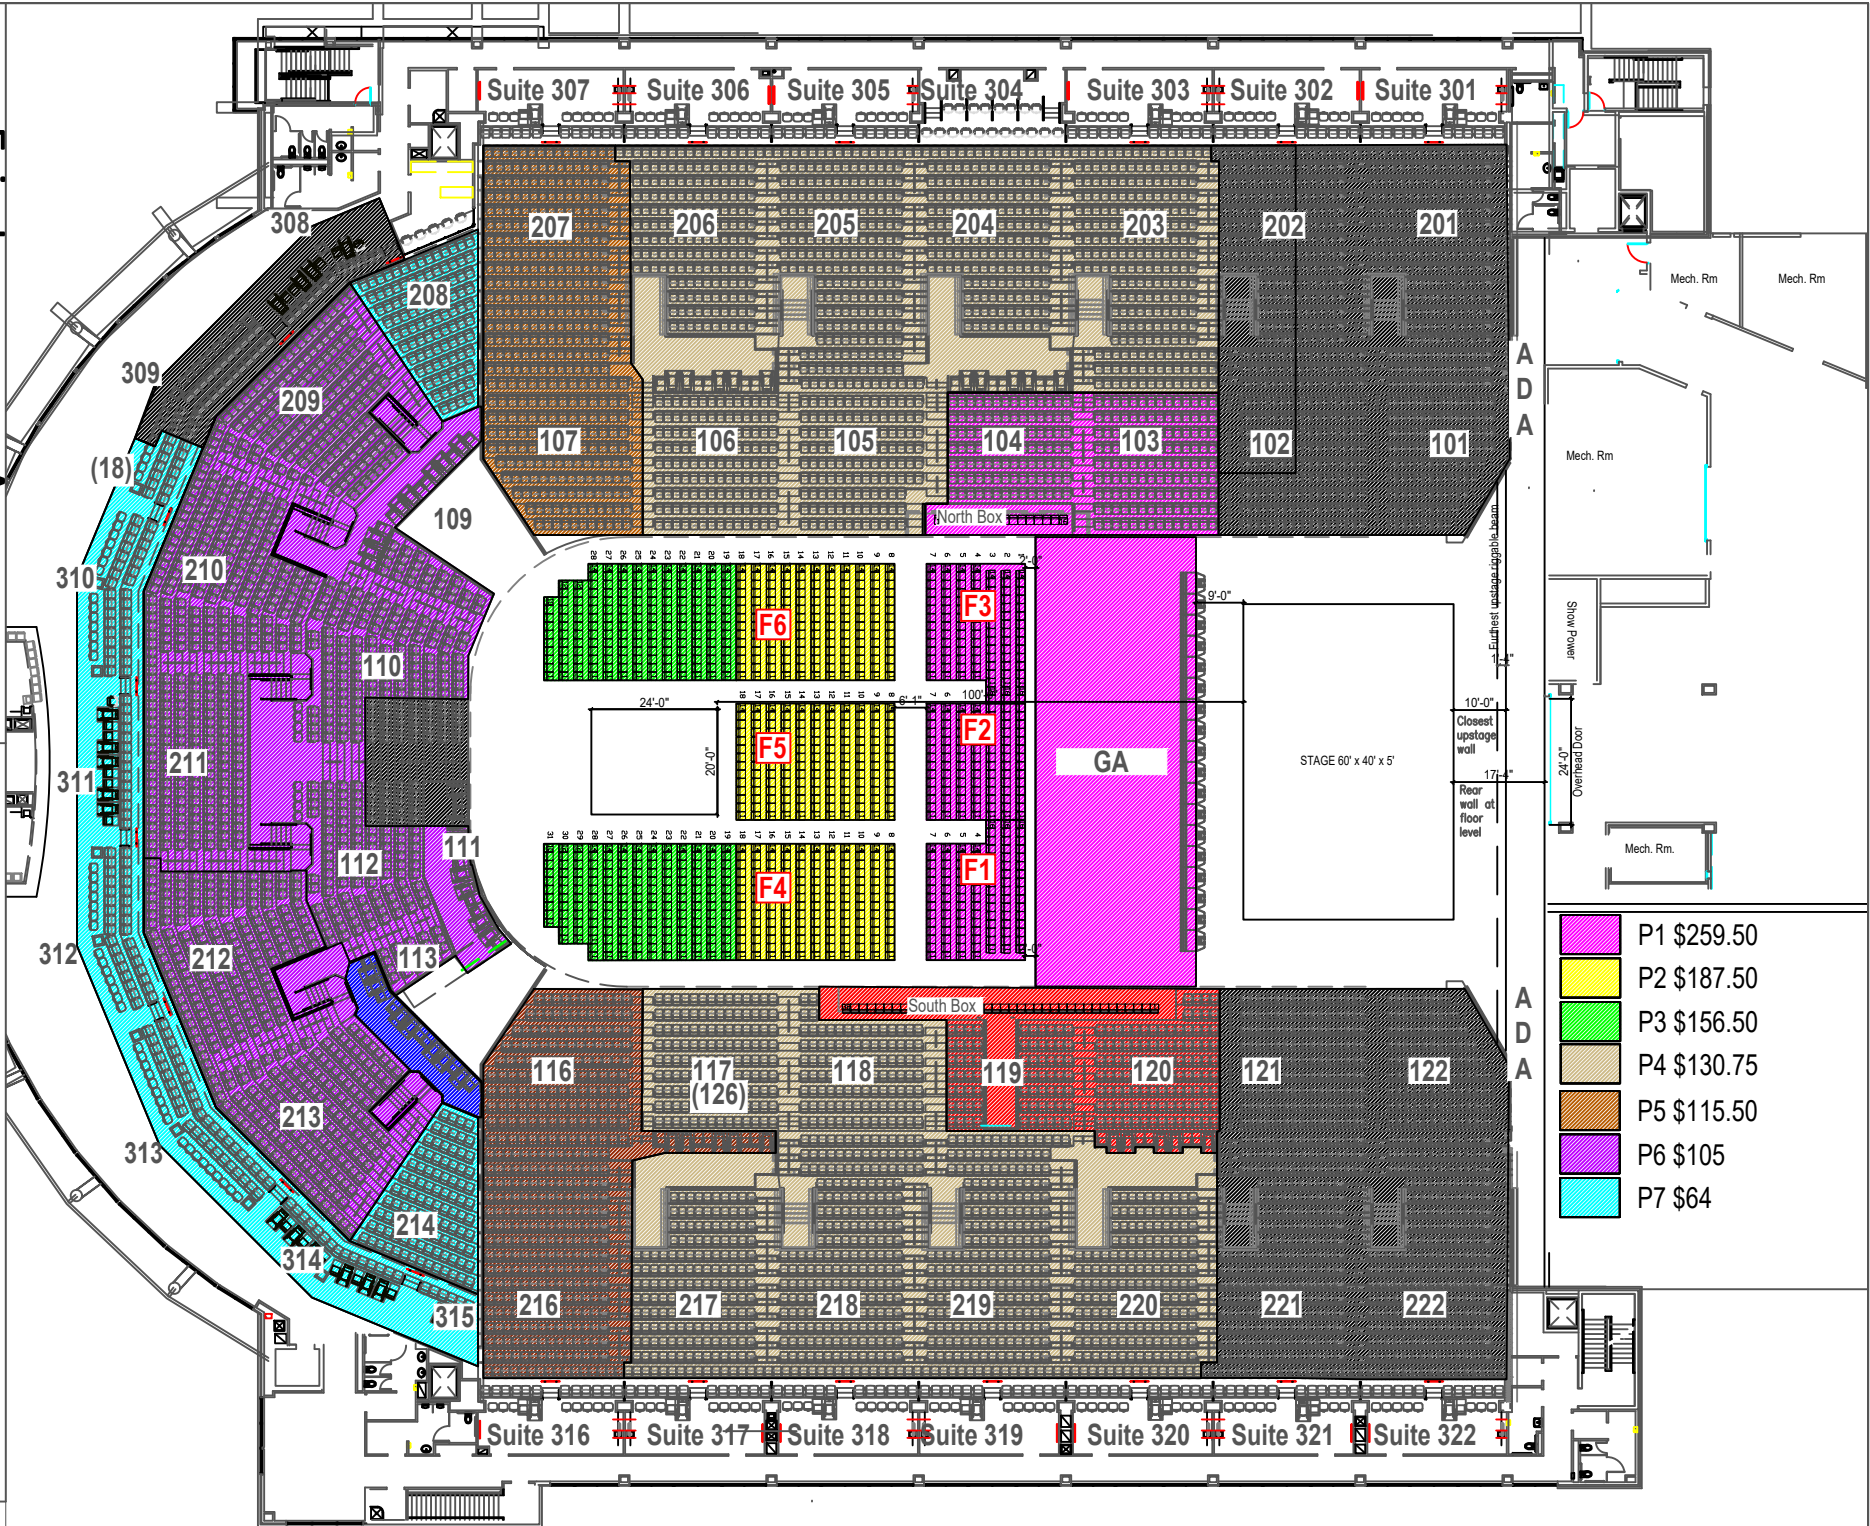

Erie Insurance Arena
 809 French Street
 Erie, Pa 16501

Sexy Red
 7.19.24

- P1 \$259.50
- P2 \$187.50
- P3 \$156.50
- P4 \$130.75
- P5 \$115.50
- P6 \$105
- P7 \$64